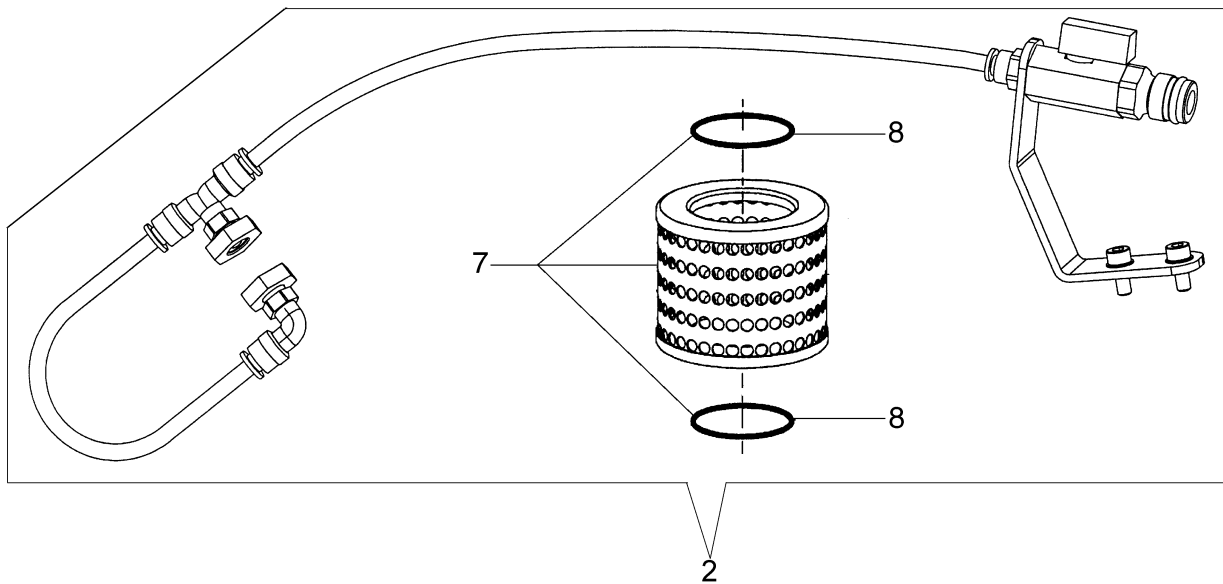

Ref.Nu	Qty	Part number	Description	Validity from	Validity till	Notes	Bulletin
1	1	52010019	Shutter				
2	1	380000338	Screw				
3	1	52012116A	Carburetor WJ-104				
4	1	097000161	Spring				
5	1	097000154	Shaft				
6	1	097000155	Shaft				
7	1	097000162	Screw				
8	1	2318761	Screw L				
9	1	2318762	Screw H				
10	2	097000223	Spring				
11	2	097000224	Bushing				
12	5	035000162	Screw				
13	1	52010007	Cover				
14	1	003300202	Screw				
15	1	035000169	Spindle				
16	1	035000164	Spring				
17	1	006000325	Ball				
18	1	003300209	Screw				
19	1	035000151	Shutter				
20	1	035000149	Plate				
21	1	097000160	Lever				
22	1	003300036	Fittings				
23	1	097000157	Cover				
24	4	035000161	Screw				
25	1	2318672	Repair kit				
27	2	380000272	Seal ring				
28	1	015400153	Washer