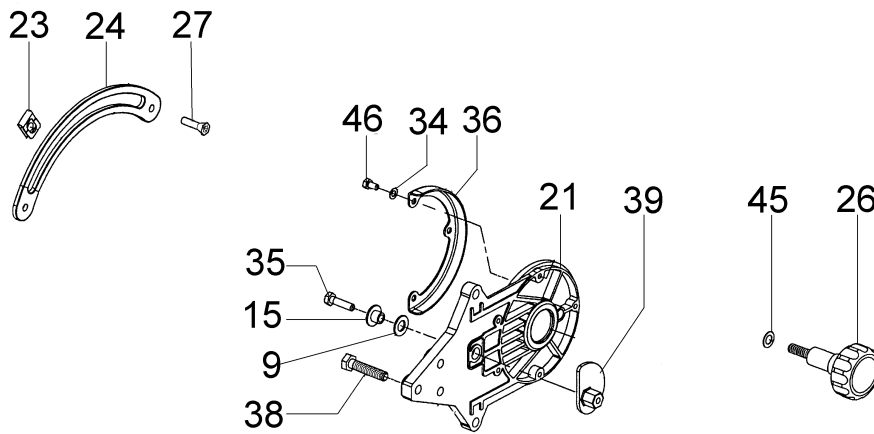

Ref.Nu	Qty	Part number	Description	Validity from	Validity till	Notes	Bulletin
1	1	52010514R	Flange				
2	2	3049050R	O-ring				
3	1	52010513R	Air filter kit				
4	1	018600056AR	Air filter				
5	3	3802002A	Screw				
6	1	3049007	O-ring				
7	1	52010014B	Filter body				
8	1	52010451R	Air filter				
9	1	52010465	Tube and breather				
10	1	018600090A	Gasket				
11	1	52010059R	Gasket				
12	1	52010016AR	Clutch cover				
13	3	072700182	Screw				
14	3	3833073R	Washer				
15	1	52010132	Plate				
16	1	094500497R	Switch				
17	1	097000121A	Cable				
18	1	099900397	Nut				
19	1	004000438R	Plate				
20	1	52012004B	Cover				
21	1	52010060	Gasket				
22	1	52010041	Knob				
23	1	52010018A	Cover				
24	1	093000468A	Screw