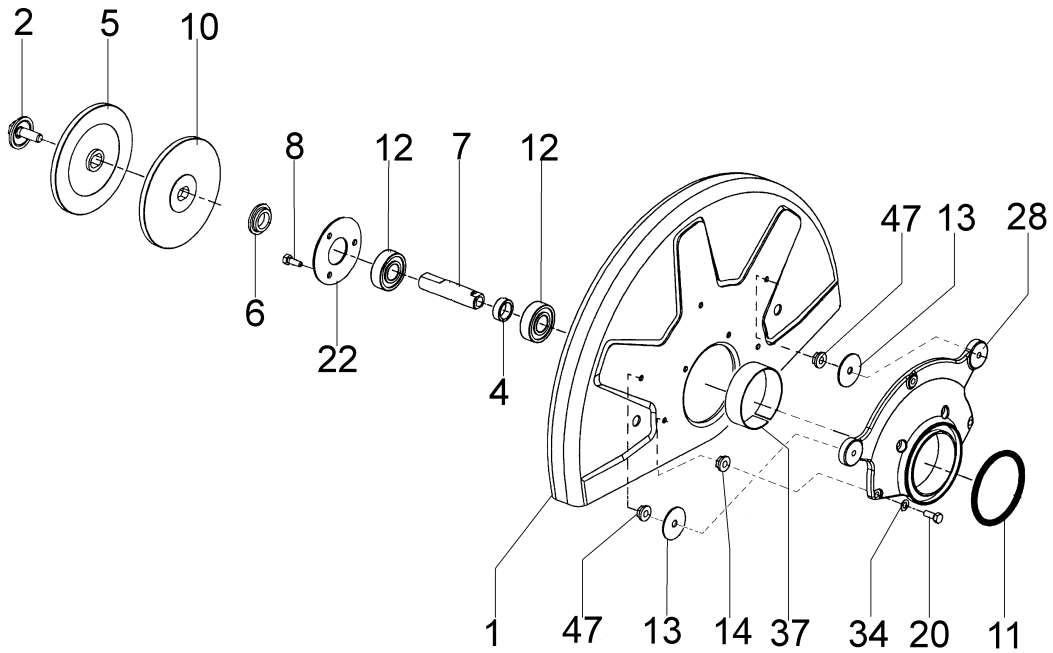

Ref.Nu	Qty	Part number	Description	Validity from	Validity till	Notes	Bulletin
1	1	52010514R	Flange				
2	2	3049050R	O-ring				
3	1	52010513R	Air filter kit				
4	1	018600056AR	Air filter				
5	3	3802002A	Screw				
6	1	3049007	O-ring				
7	1	52010014B	Filter body				
8	1	52010451R	Air filter				
9	1	52010465	Tube and breather				
10	1	018600090A	Gasket				
11	1	52010059R	Gasket				
12	1	52010016AR	Clutch cover				
13	3	072700182	Screw				
14	3	3833073R	Washer				
15	1	52010132	Plate				
16	1	094500497R	Switch				
17	1	097000121A	Cable				
18	1	099900397	Nut				
19	1	004000438R	Plate				
20	1	52012004B	Cover				
21	1	52010060	Gasket				
22	1	52010041	Knob				
23	1	52010018A	Cover				
24	1	093000468A	Screw