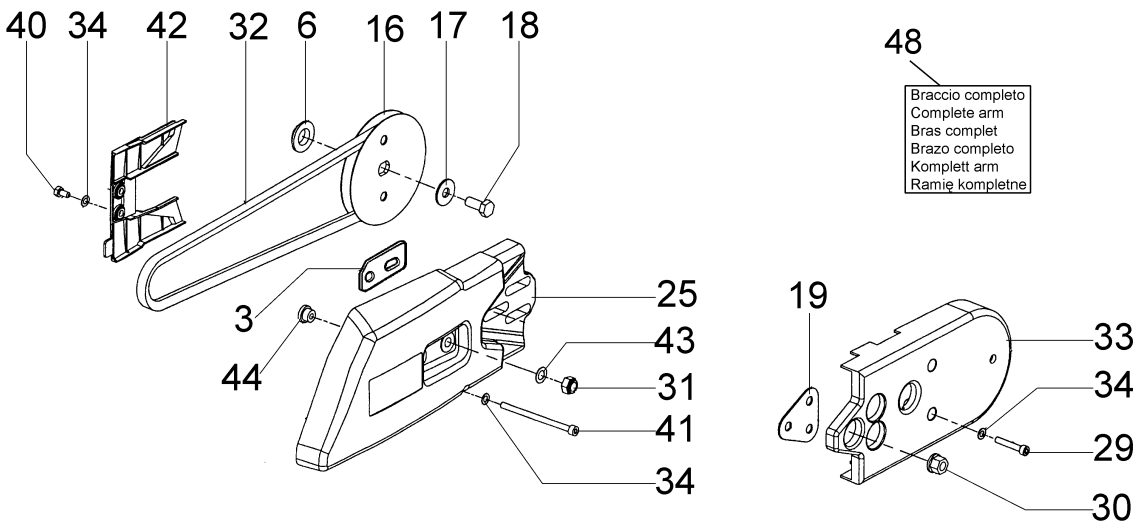

Ref.Nu	Qty	Part number	Description	Validity from	Validity till	Notes	Bulletin
1	1	52010071R	Disk cover 12				
2	1	52010177	Screws kit				
3	1	52010312	Plate				
4	1	52010045	Ring				
5	1	018600235	Flange				
6	1	52010044	Spacer				
7	1	018600019	Shaft				
8	2	3806022R	Screw				
9	1	005000343	Washer				
10	1	018600236A	Flange				
11	1	018100029	O-ring				
12	2	3035042R	Bearing				
13	2	093000020	Washer				
14	5	094000251	Nut				
15	1	52010039	Spacer				
16	1	018600004A	Pulley				
17	1	3918013R	Washer				
18	1	3806065	Screw				
19	1	52010305	Plate				
20	10	3806021A	Screw				
21	1	52012114R	Arm				
22	1	52010043	Flange				
23	1	52010013	Clamp				
24	1	52010396	Sector				
25	1	52010430	Belt cover				
26	1	52010062AR	Knob				
27	2	3802005A	Screw				
28	1	52010025AR	Support				
29	2	3801016R	Screw				
30	3	3914010R	Nut				
31	2	50010148R	Nut				
32	1	018100180R	Belt				
33	1	52010022AR	Cover				
34	9	3833073R	Washer				
35	1	3906016R	Screw				
36	1	52010211	Guard				
37	1	52010046	Bushing				
38	1	52010401	Screw				
39	1	52010036	Belt tensioner				
40	10	3806021A	Screw				
41	1	3801066	Screw				
42	1	52010211	Guard				
43	2	3916008R	Washer				
44	1	006000300	Bushing				
45	1	3833080	Washer				
46	1	3906019R	Screw				
47	2	3980014R	Nut				
48	1	52022001AR	Arm assy 12				

48
Braccio completo
Complete arm
Bras complet
Brazo completo
Komplett arm
Ramie kompletne