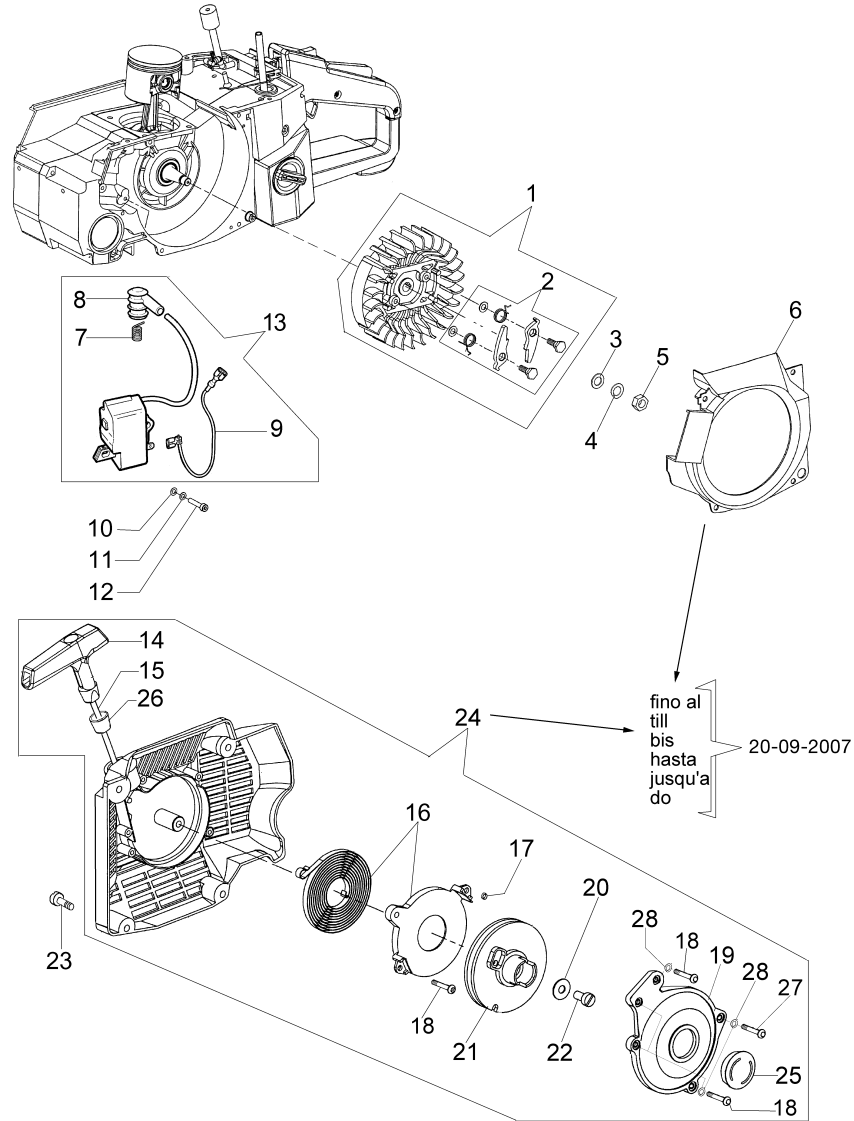

Ref.Nu	Qty	Part number	Description	Validity from	Validity till	Notes	Bulletin
1	1	52010047	Handle				
2	2	097000061AR	Screw				
3	1	52010035	Spacer				
4	1	52010082	Breather valve				
5	1	093000448	Tube				
6	1	018500066	Fittings				
7	4	3801020	Screw				
8	1	018500096	Valve body				
9	1	098000319R	Tube				
10	1	52010092	Throttle kit				
11	1	52010077AR	Lever				
12	1	097000028R	Spring				
13	1	097000024	Cover				
14	3	3960040R	Screw				
15	1	099900090	O-ring				
16	1	52022005	Cap				
17	1	52010004	Guard				
18	1	3960087AR	Screw				
19	1	4098377R	Band				
20	1	52010214	Support				
21	2	018600197	Pin				
22	2	018600196A	Wheel				
23	1	52010253	Support				
24	4	3072015	Washer				
25	2	3801024	Screw				
26	6	097000038AR	AV-mount				
27	1	50200045BR	Complete tank				
28	1	50010218R	Fuel filter				
29	1	52010496R	Support				
30	1	3033074	Washer