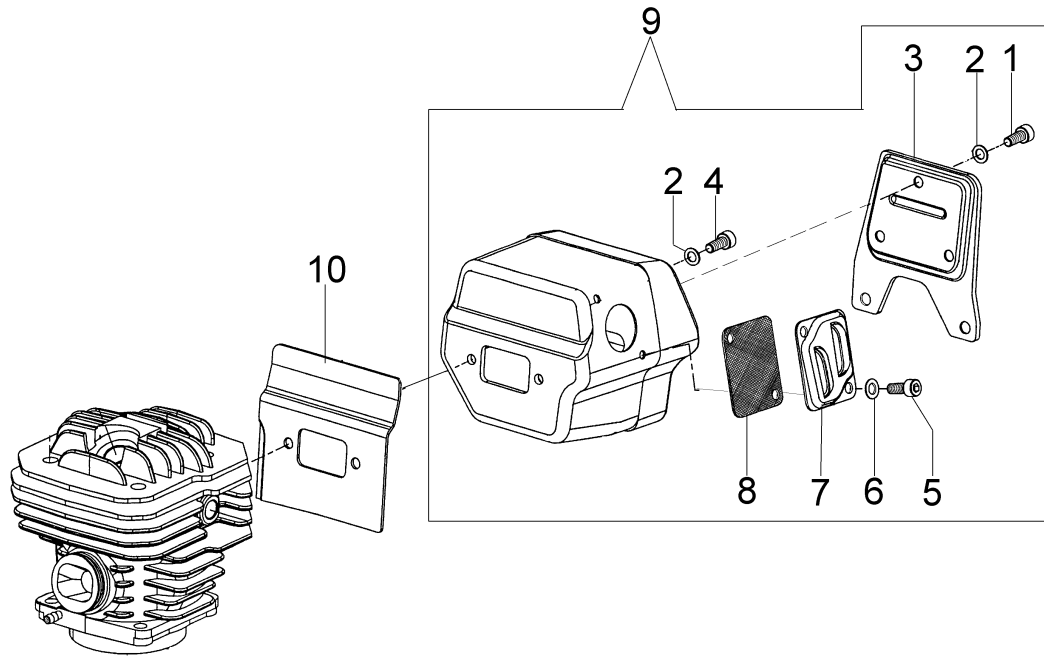

Ref.Nu	Qty	Part number	Description	Validity from	Validity till	Notes	Bulletin
1	1	3801052R	Screw				
2	5	3033074	Washer				
3	1	097000342A	Cover				
4	2	3801045R	Screw				
5	2	005100913B	Screw				
6	2	3833073R	Washer				
7	1	098000133	Deflector				
8	1	098000132	Screen				
9	1	52010441A	Muffler				
10	1	097000094CR	Gasket				
11	1	52010120	Spring				
12	1	094600126	Tube				
13	2	61052009BR	Screw				
14	1	097000059A	Spring				
15	1	52010008A	Manifold				
16	1	097000333	Flange				
17	1	3960057R	Screw				
18	1	52012116A	Carburetor WJ-104				
19	1	015000100	Tube				
20	1	52010189	Screw guide				
21	3	097000092AR	Screw				
22	1	098000057	Support				
23	1	098000010	Manifold				

Ref.Nu	Qty	Part number	Description	Validity from	Validity till	Notes	Bulletin
1	1	52010047	Handle				
2	2	097000061AR	Screw				
3	1	52010035	Spacer				
4	1	52010082	Breather valve				
5	1	093000448	Tube				
6	1	018500066	Fittings				
7	4	3801020	Screw				
8	1	018500096	Valve body				
9	1	098000319R	Tube				
10	1	52010092	Throttle kit				
11	1	52010077AR	Lever				
12	1	097000028R	Spring				
13	1	097000024	Cover				
14	3	3960040R	Screw				
15	1	099900090	O-ring				
16	1	52022005	Cap				
17	1	52010004	Guard				
18	1	3960087AR	Screw				
19	1	4098377R	Band				
20	1	52010214	Support				
21	2	018600197	Pin				
22	2	018600196A	Wheel				
23	1	52010253	Support				
24	4	3072015	Washer				
25	2	3801024	Screw				
26	6	097000038AR	AV-mount				
27	1	50200045BR	Complete tank				
28	1	50010218R	Fuel filter				
29	1	52010496R	Support				
30	1	3033074	Washer				