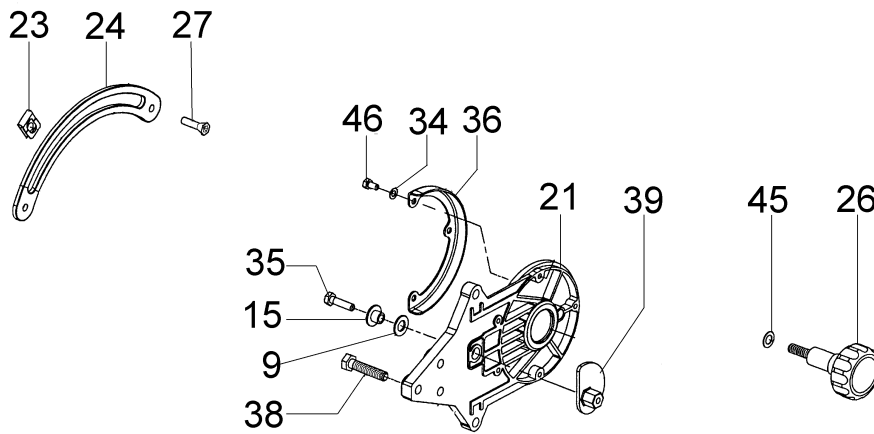

Ref.Nu	Qty	Part number	Description	Validity from	Validity till	Notes	Bulletin
1	1	52010071R	Disk cover 12				
2	1	52010177	Screws kit				
3	1	52010312	Plate				
4	1	52010045	Ring				
5	1	018600235	Flange				
6	1	52010044	Spacer				
7	1	018600019	Shaft				
8	2	3806022R	Screw				
9	1	005000343	Washer				
10	1	018600236A	Flange				
11	1	018100029	O-ring				
12	2	3035042R	Bearing				
13	2	093000020	Washer				
14	5	094000251	Nut				
15	1	52010039	Spacer				
16	1	018600004A	Pulley				
17	1	3918013R	Washer				
18	1	3806065	Screw				
19	1	52010305	Plate				
20	10	3806021A	Screw				
21	1	52012114R	Arm				
22	1	52010043	Flange				
23	1	52010013	Clamp				
24	1	52010396	Sector				
25	1	52010430	Belt cover				
26	1	52010062AR	Knob				
27	2	3802005A	Screw				
28	1	52010025AR	Support				
29	2	3801016R	Screw				
30	3	3914010R	Nut				
31	2	50010148R	Nut				
32	1	018100180R	Belt				
33	1	52010022AR	Cover				
34	9	3833073R	Washer				
35	1	3906016R	Screw				
36	1	52010211	Guard				
37	1	52010046	Bushing				
38	1	52010401	Screw				
39	1	52010036	Belt tensioner				
40	10	3806021A	Screw				
41	1	3801066	Screw				
42	1	52010211	Guard				
43	2	3916008R	Washer				
44	1	006000300	Bushing				
45	1	3833080	Washer				
46	1	3906019R	Screw				
47	2	3980014R	Nut				
48	1	52022001AR	Arm assy 12				

48
Braccio completo
Complete arm
Bras complet
Brazo completo
Komplett arm
Ramie kompletne