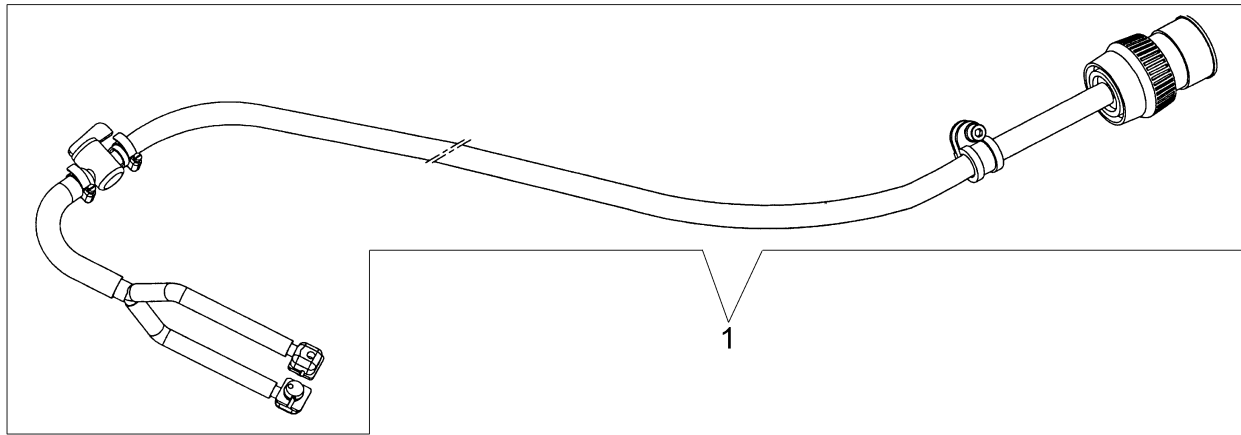

Ref.Nu	Qty	Part number	Description	Validity from	Validity till	Notes	Bulletin
1	1	52010019	Shutter				
2	1	380000338	Screw				
3	1	52012116A	Carburetor WJ-104				
4	1	097000161	Spring				
5	1	097000154	Shaft				
6	1	097000155	Shaft				
7	1	097000162	Screw				
8	1	2318761	Screw L				
9	1	2318762	Screw H				
10	2	097000223	Spring				
11	2	097000224	Bushing				
12	5	035000162	Screw				
13	1	52010007	Cover				
14	1	003300202	Screw				
15	1	035000169	Spindle				
16	1	035000164	Spring				
17	1	006000325	Ball				
18	1	003300209	Screw				
19	1	035000151	Shutter				
20	1	035000149	Plate				
21	1	097000160	Lever				
22	1	003300036	Fittings				
23	1	097000157	Cover				
24	4	035000161	Screw				
25	1	2318672	Repair kit				
27	2	380000272	Seal ring				
28	1	015400153	Washer