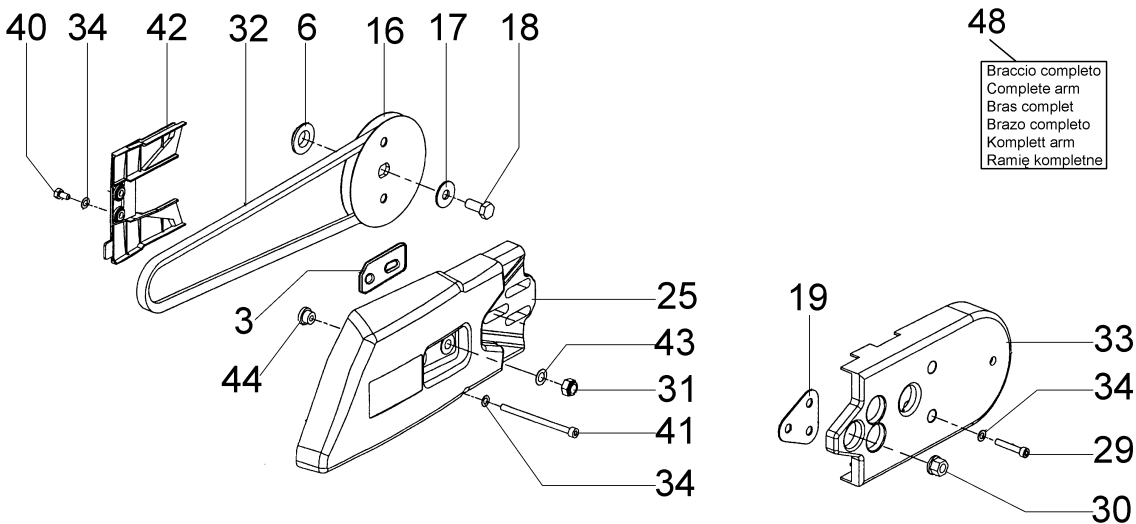

Ref.Nu	Qty	Part number	Description	Validity from	Validity till	Notes	Bulletin
1	1	52010514R	Flange				
2	2	3049050R	O-ring				
3	1	52010513R	Air filter kit				
4	1	018600056AR	Air filter				
5	3	3802002A	Screw				
6	1	3049007	O-ring				
7	1	52010014B	Filter body				
8	1	52010451R	Air filter				
9	1	52010465	Tube and breather				
10	1	018600090A	Gasket				
11	1	52010059R	Gasket				
12	1	52010016AR	Clutch cover				
13	3	072700182	Screw				
14	3	3833073R	Washer				
15	1	52010132	Plate				
16	1	094500497R	Switch				
17	1	097000121A	Cable				
18	1	099900397	Nut				
19	1	004000438R	Plate				
20	1	52012004B	Cover				
21	1	52010060	Gasket				
22	1	52010041	Knob				
23	1	52010018A	Cover				
24	1	093000468A	Screw