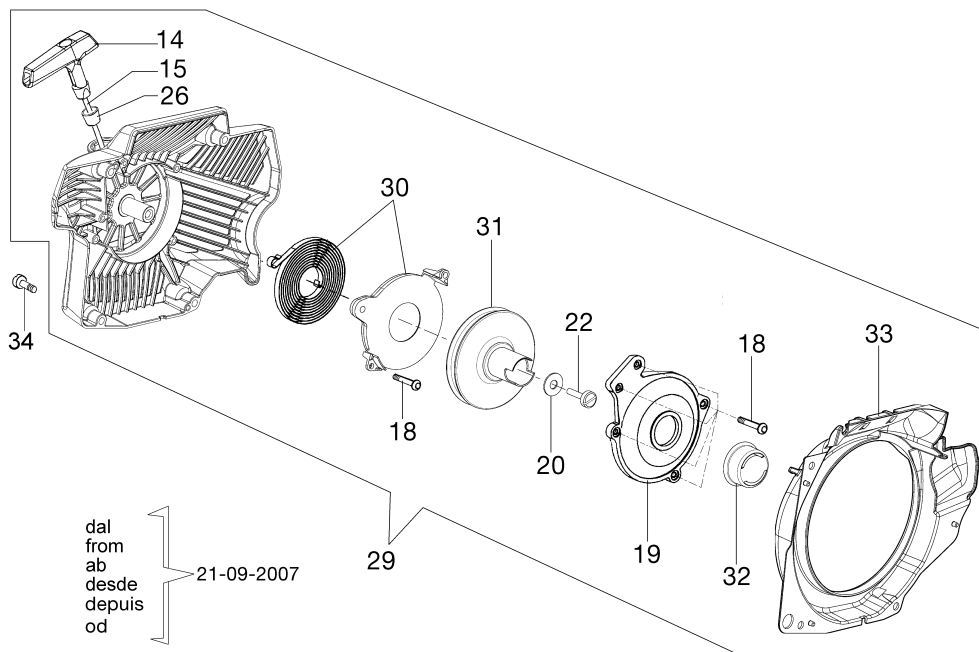

Ref.Nu	Qty	Part number	Description	Validity from	Validity till	Notes	Bulletin
1	1	52010047	Handle				
2	2	097000061AR	Screw				
3	1	52010035	Spacer				
4	1	52010082	Breather valve				
5	1	093000448	Tube				
6	1	018500066	Fittings				
7	4	3801020	Screw				
8	1	018500096	Valve body				
9	1	098000319R	Tube				
10	1	52010092	Throttle kit				
11	1	52010077AR	Lever				
12	1	097000028R	Spring				
13	1	097000024	Cover				
14	3	3960040R	Screw				
15	1	099900090	O-ring				
16	1	52022005	Cap				
17	1	52010004	Guard				
18	1	3960087AR	Screw				
19	1	4098377R	Band				
20	1	52010214	Support				
21	2	018600197	Pin				
22	2	018600196A	Wheel				
23	1	52010253	Support				
24	4	3072015	Washer				
25	2	3801024	Screw				
26	6	097000038AR	AV-mount				
27	1	50200045BR	Complete tank				
28	1	50010218R	Fuel filter				
29	1	52010496R	Support				
30	1	3033074	Washer