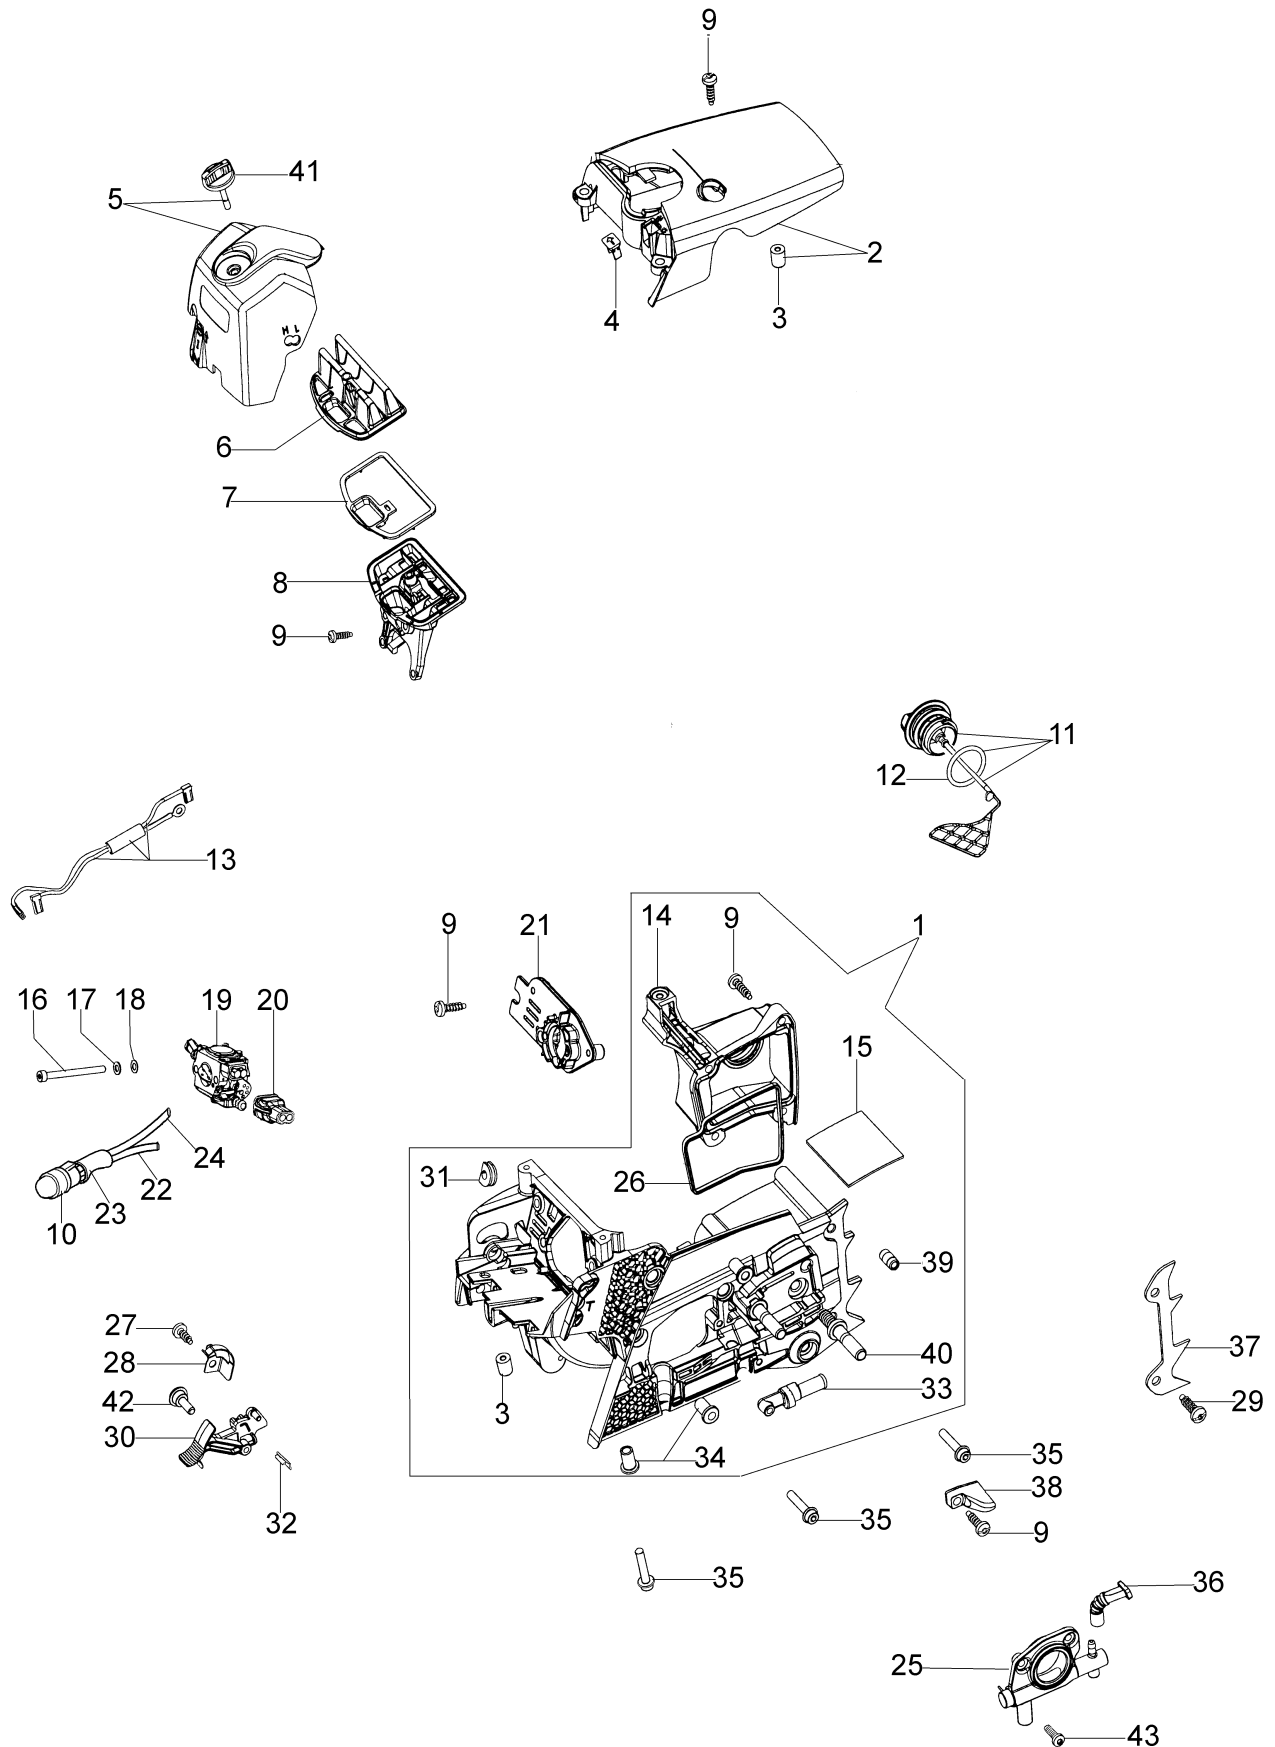

Ref.Nu	Qty	Part number	Description	Validity from	Validity till	Notes	Bulletin
1	1	50050010R	Manifold				
2	1	094600103	Band				
3	4	3891010R	Screw				
4	4	006000315R	Washer				
5	1	50230060R	Flange				
6	1	50230012R	Decompressor				
7	1	50170027R	Muffler				
8	3	3860117R	Screw				
9	2	004900061R	Ring				
10	1	50230011R	Piston pin				
11	2	50070128R	Piston ring Ø42				
12	1	50232010	Piston assy Ø42				
13	1	3050022AR	Seal ring				
14	2	094000006R	Bearing				
15	1	3050024AR	Seal ring				
16	2	50110043AR	Spacer				
17	1	50110044R	Thrust bearing				
18	1	50230082R	Crankshaft				
19	1	50050016AR	Cover				
20	4	3801047	Screw				
21	1	50232020R	Short block				
22	1	50170031R	Gasket				
23	1	50232023	Complete cylinder Ø42				
24	1	3055120	Spark plug				

Ref.Nu	Qty	Part number	Description	Validity from	Validity till	Notes	Bulletin
1	1	50230026R	Starter assy				
2	1	50170017R	Starter handle				
3	1	50070123R	Starter rope				
4	1	005000361	Washer				
5	1	3833080	Washer				
6	1	50050073R	Spring				
7	1	004000142	Nut				
8	1	50230045R	Pulley				
9	1	50160024	Screw				
10	4	3960115R	Screw				
11	2	3960075R	Screw				
12	2	006000315R	Washer				
13	2	3916004R	Washer				
14	1	50170144CR	Ignition coil				
15	1	50170090R	Cable				
16	1	50072029	Pawl				
17	1	50170015R	Flywheel				
18	1	50050127	Spring				
19	1	50050126	Spark plug cap				
20	1	006000829	Washer				
21	1	50232014	Labels kit				
22	1	2304017	Wrench 13x16				