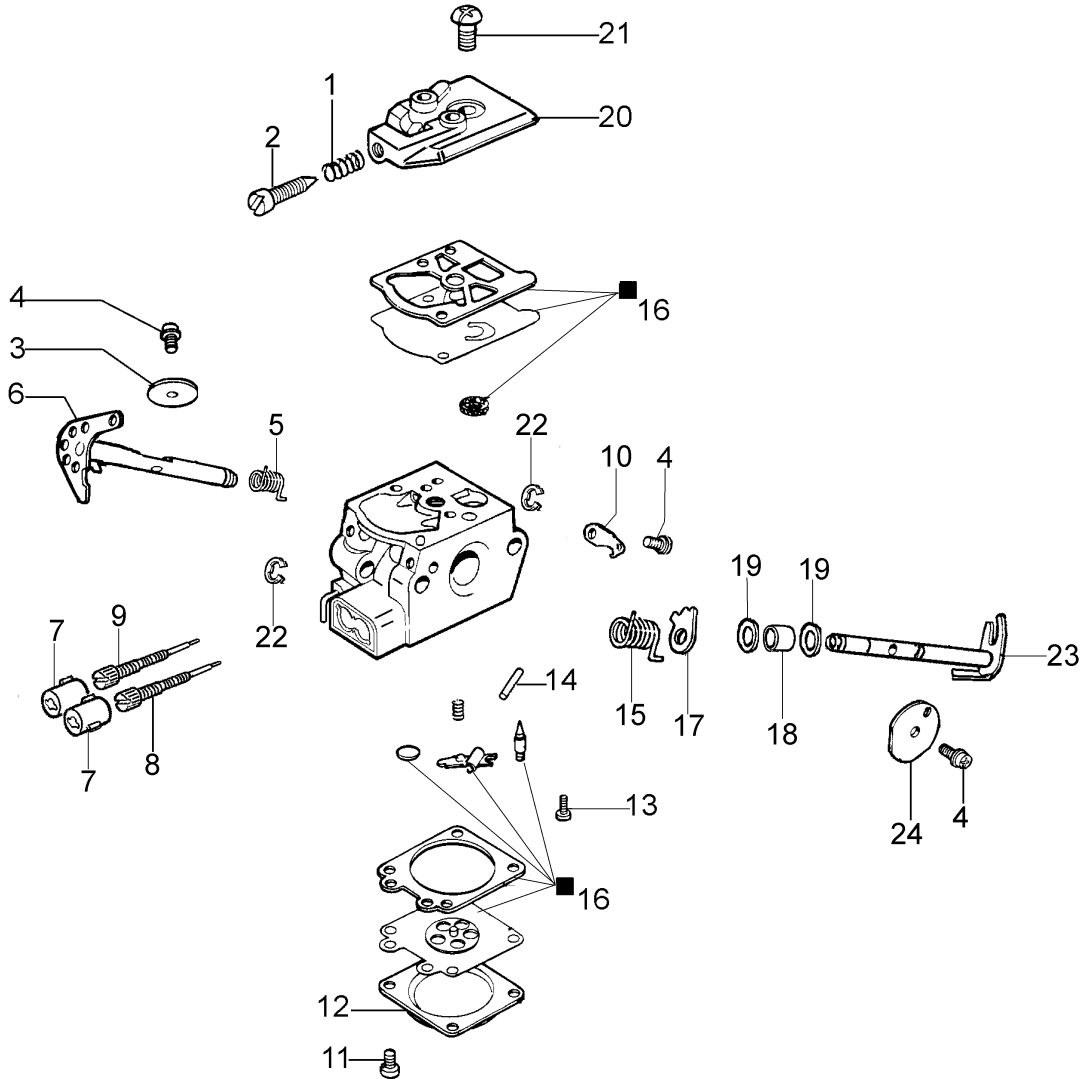

Ref.Nu	Qty	Part number	Description	Validity from	Validity till	Notes	Bulletin
1	1	50232017AR	Crankcase				
2	1	50232007R	Cover				
3	2	50070126R	Spacer				
4	1	50170032R	Deflector				
5	1	50232009	Air filter cover				
6	1	50230036R	Air filter				
7	1	50230038R	Gasket				
8	1	50230068R	Filter support				
9	8	3960115R	Screw				
10	1	2318817R	Air purge				
11	1	50052005R	Tank cap				
12	1	3049047R	O-ring				
13	1	50170090R	Cable				
14	1	50230030R	Cover				
15	1	50170033R	Guard				
16	2	3891066R	Screw				
17	2	3916005R	Washer				
18	2	3833073R	Washer				
19	1	2318755DR	Carburetor WT-780F				
20	1	50170150R	Screw guide				
21	1	50230061AR	Support				
22	1	50060014R	Tube				
23	1	50170121R	Sheath				
24	1	50170224R	Tube				
25	1	50170051AR	Oil pump				
26	1	50210004R	Gasket				
27	1	3960070AR	Screw				
28	1	50170061R	Spring				
29	2	3960099R	Screw				
30	1	50170060AR	Lever				
31	1	005000347A	Grommet				
32	1	50170062R	Plate				
33	1	50170149R	Oil filter				
34	5	50050067	Spacer				
35	5	3860097R	Screw				
36	1	50050049R	Tube				
37	1	50210002R	Spike				
38	1	094600369R	Guard				
39	1	097000229R	Breather valve				
40	2	50050052R	Stud				
41	1	50210034R	Knob				
42	1	50160024	Screw				
43	2	3960074	Screw				

Ref.Nu	Qty	Part number	Description	Validity from	Validity till	Notes	Bulletin
1	1	50170065R	Chain cover assy				
2	1	50170040R	Guard				
3	1	095000219AR	Spring				
4	1	50010088AR	Spring				
5	2	3960070AR	Screw				
6	1	50050125R	Plate				
7	1	50050039R	Brake band				
8	1	097000146	Lever				
9	1	50050064R	Pin				
10	1	004000352R	Washer				
11	2	50010148R	Nut				
12	1	094500029	Spring				
13	1	094000129AR	Clutch				
14	1	50060033A	Chain sprocket .325				
15	1	004400285	Washer				
16	1	50060008R	Worm gear .325				
17	1	50030372	Bearing				
18	1	50162017A	Chain tensioner kit				
19	1	50170044R	Cover				
20	1	097000106R	Plug				
21	1	50050066	Plug				
22	1	3026003	Ring				