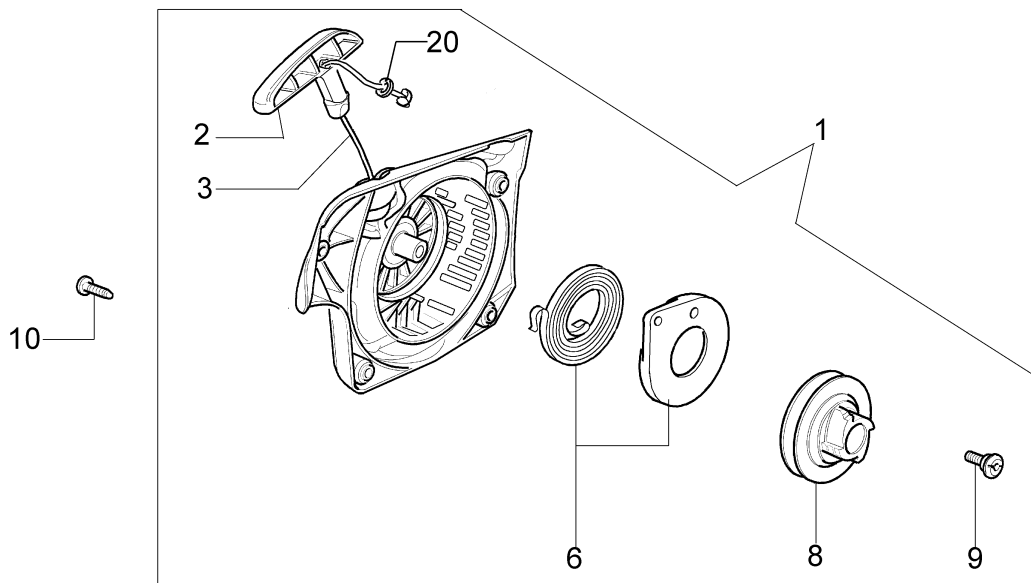

Ref.Nu	Qty	Part number	Description	Validity from	Validity till	Notes	Bulletin
1	1	50050010R	Manifold				
2	1	094600103	Band				
3	4	3891010R	Screw				
4	4	006000315R	Washer				
5	1	50230060R	Flange				
6	1	50230012R	Decompressor				
7	1	50170027R	Muffler				
8	3	3860117R	Screw				
9	2	004900061R	Ring				
10	1	50230011R	Piston pin				
11	2	50070128R	Piston ring Ø42				
12	1	50232010	Piston assy Ø42				
13	1	3050022AR	Seal ring				
14	2	094000006R	Bearing				
15	1	3050024AR	Seal ring				
16	2	50110043AR	Spacer				
17	1	50110044R	Thrust bearing				
18	1	50230082R	Crankshaft				
19	1	50050016AR	Cover				
20	4	3801047	Screw				
21	1	50232020R	Short block				
22	1	50170031R	Gasket				
23	1	50232023	Complete cylinder Ø42				
24	1	3055120	Spark plug				

Ref.Nu	Qty	Part number	Description	Validity from	Validity till	Notes	Bulletin
1	1	50230026R	Starter assy				
2	1	50170017R	Starter handle				
3	1	50070123R	Starter rope				
4	1	005000361	Washer				
5	1	3833080	Washer				
6	1	50050073R	Spring				
7	1	004000142	Nut				
8	1	50230045R	Pulley				
9	1	50160024	Screw				
10	4	3960115R	Screw				
11	2	3960075R	Screw				
12	2	006000315R	Washer				
13	2	3916004R	Washer				
14	1	50170144CR	Ignition coil				
15	1	50170090R	Cable				
16	1	50072029	Pawl				
17	1	50170015R	Flywheel				
18	1	50050127	Spring				
19	1	50050126	Spark plug cap				
20	1	006000829	Washer				
21	1	50232014	Labels kit				
22	1	2304017	Wrench 13x16				