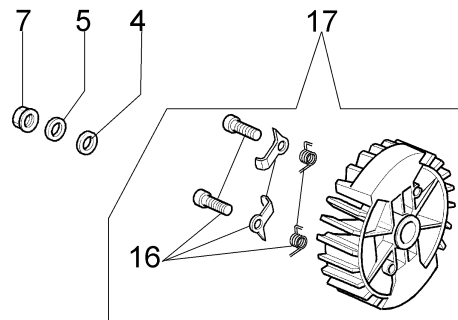

Ref.Nu	Qty	Part number	Description	Validity from	Validity till	Notes	Bulletin
1	1	50050010R	Manifold				
2	1	094600103	Band				
3	4	3891010R	Screw				
4	4	006000315R	Washer				
5	1	50230060R	Flange				
6	1	50230012R	Decompressor				
7	1	50170027R	Muffler				
8	3	3860117R	Screw				
9	2	004900061R	Ring				
10	1	50230011R	Piston pin				
11	2	50070128R	Piston ring Ø42				
12	1	50232010	Piston assy Ø42				
13	1	3050022AR	Seal ring				
14	2	094000006R	Bearing				
15	1	3050024AR	Seal ring				
16	2	50110043AR	Spacer				
17	1	50110044R	Thrust bearing				
18	1	50230082R	Crankshaft				
19	1	50050016AR	Cover				
20	4	3801047	Screw				
21	1	50232020R	Short block				
22	1	50170031R	Gasket				
23	1	50232023	Complete cylinder Ø42				
24	1	3055120	Spark plug				

Ref.Nu	Qty	Part number	Description	Validity from	Validity till	Notes	Bulletin
1	1	50170065R	Chain cover assy				
2	1	50170040R	Guard				
3	1	095000219AR	Spring				
4	1	50010088AR	Spring				
5	2	3960070AR	Screw				
6	1	50050125R	Plate				
7	1	50050039R	Brake band				
8	1	097000146	Lever				
9	1	50050064R	Pin				
10	1	004000352R	Washer				
11	2	50010148R	Nut				
12	1	094500029	Spring				
13	1	094000129AR	Clutch				
14	1	50060033A	Chain sprocket .325				
15	1	004400285	Washer				
16	1	50060008R	Worm gear .325				
17	1	50030372	Bearing				
18	1	50162017A	Chain tensioner kit				
19	1	50170044R	Cover				
20	1	097000106R	Plug				
21	1	50050066	Plug				
22	1	3026003	Ring				