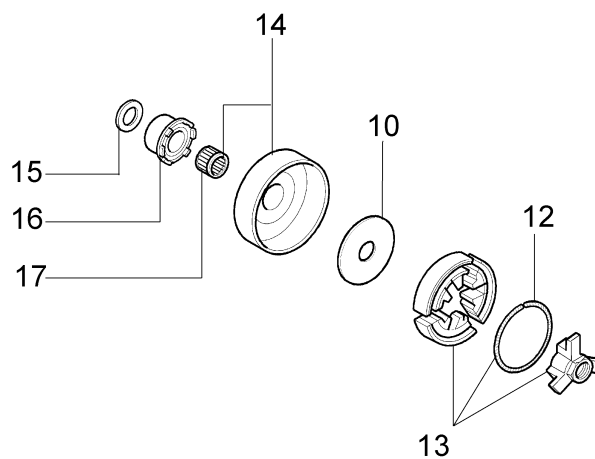

Ref.Nu	Qty	Part number	Description	Validity from	Validity till	Notes	Bulletin
1	1	50230026R	Starter assy				
2	1	50170017R	Starter handle				
3	1	50070123R	Starter rope				
4	1	005000361	Washer				
5	1	3833080	Washer				
6	1	50050073R	Spring				
7	1	004000142	Nut				
8	1	50230045R	Pulley				
9	1	50160024	Screw				
10	4	3960115R	Screw				
11	2	3960075R	Screw				
12	2	006000315R	Washer				
13	2	3916004R	Washer				
14	1	50170144CR	Ignition coil				
15	1	50170090R	Cable				
16	1	50072029	Pawl				
17	1	50170015R	Flywheel				
18	1	50050127	Spring				
19	1	50050126	Spark plug cap				
20	1	006000829	Washer				
21	1	50232014	Labels kit				
22	1	2304017	Wrench 13x16				

Ref.Nu	Qty	Part number	Description	Validity from	Validity till	Notes	Bulletin
1	1	50170065R	Chain cover assy				
2	1	50170040R	Guard				
3	1	095000219AR	Spring				
4	1	50010088AR	Spring				
5	2	3960070AR	Screw				
6	1	50050125R	Plate				
7	1	50050039R	Brake band				
8	1	097000146	Lever				
9	1	50050064R	Pin				
10	1	004000352R	Washer				
11	2	50010148R	Nut				
12	1	094500029	Spring				
13	1	094000129AR	Clutch				
14	1	50060033A	Chain sprocket .325				
15	1	004400285	Washer				
16	1	50060008R	Worm gear .325				
17	1	50030372	Bearing				
18	1	50162017A	Chain tensioner kit				
19	1	50170044R	Cover				
20	1	097000106R	Plug				
21	1	50050066	Plug				
22	1	3026003	Ring				