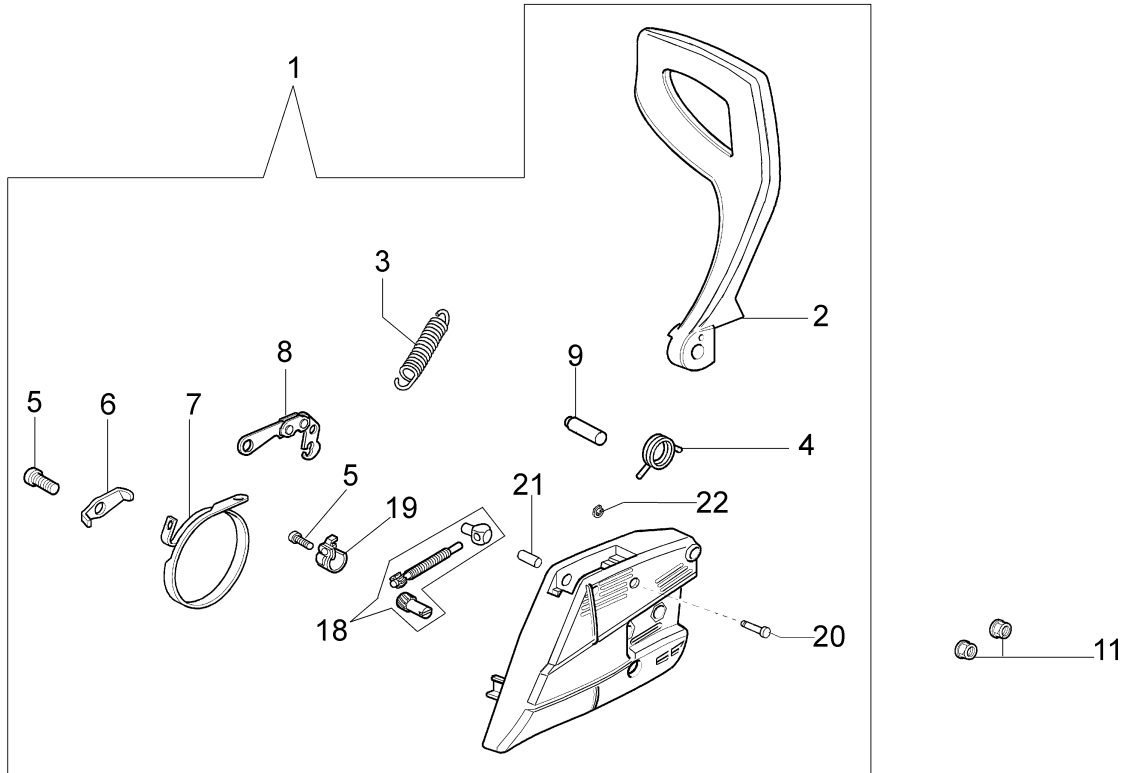

Ref.Nu	Qty	Part number	Description	Validity from	Validity till	Notes	Bulletin
1	1	50052005R	Tank cap				
2	1	3049047R	O-ring				
3	1	50170024R	Cover				
4	1	50050096AR	Lever				
5	1	097000028R	Spring				
6	1	50170249A	Throttle kit				
7	1	50172007AR	Tank				
8	1	50170026R	Handle				
9	1	094600450R	Fuel filter				
10	1	50170152R	Tube				
11	1	094500577AR	Breather valve				
12	1	094500575R	Spring				
13	1	50050071R	Breather valve				
14	2	50010061R	AV-mount				
15	3	50050047AR	Spring				
16	1	3918010R	Washer				
17	2	3960115R	Screw				
18	3	50170034R	Support				
19	7	3960099R	Screw				
20	1	50050123R	Strap				
21	1	3960073R	Screw